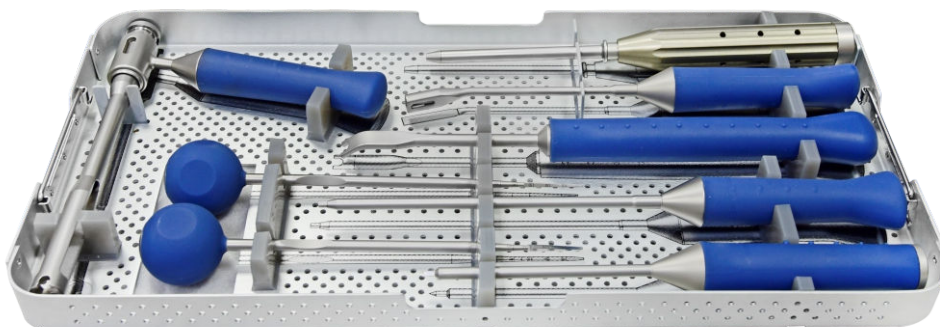

SP-058 VERTAUX 5.5mm Pedicle Screw Instrument Set