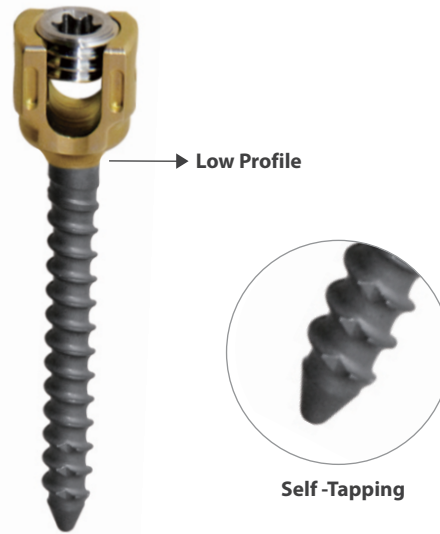

VERTAUX

5.5mm PEDICLE SCREW SYSTEM

Colour Parameters as per Ø

| | | | | | |
|---|---|---|---|---|---|
|  |  |  |  |  |  |
| Pink Ø 4.5 | Silver Ø 5.0 | Green Ø 5.5 | Blue Ø 6.0 | Golden Ø 6.5 | Brown Ø 7.0 |

VERTAUX - Monoaxial Pedicle Screw with Cap

| Code | Dia X Length |
|----------------|---------------|
| SP-1634 | Ø4.5mm x 25mm |
| SP-924 | Ø4.5mm x 30mm |
| SP-207 | Ø4.5mm x 35mm |
| SP-208 | Ø4.5mm x 40mm |
| SP-925 | Ø4.5mm x 45mm |
| SP-903 | Ø4.5mm x 50mm |
| SP-1637 | Ø5.0mm x 25mm |
| SP-927 | Ø5.0mm x 30mm |
| SP-209 | Ø5.0mm x 35mm |
| SP-210 | Ø5.0mm x 40mm |
| SP-211 | Ø5.0mm x 45mm |
| SP-928 | Ø5.0mm x 50mm |
| SP-904 | Ø5.0mm x 55mm |
| SP-1641 | Ø5.5mm x 25mm |
| SP-929 | Ø5.5mm x 30mm |
| SP-212 | Ø5.5mm x 35mm |
| SP-213 | Ø5.5mm x 40mm |
| SP-214 | Ø5.5mm x 45mm |
| SP-215 | Ø5.5mm x 50mm |
| SP-930 | Ø5.5mm x 55mm |

| Code | Dia X Length |
|----------------|---------------|
| SP-1645 | Ø6.0mm x 25mm |
| SP-931 | Ø6.0mm x 30mm |
| SP-216 | Ø6.0mm x 35mm |
| SP-217 | Ø6.0mm x 40mm |
| SP-218 | Ø6.0mm x 45mm |
| SP-219 | Ø6.0mm x 50mm |
| SP-220 | Ø6.0mm x 55mm |
| SP-1649 | Ø6.5mm x 25mm |
| SP-932 | Ø6.5mm x 30mm |
| SP-221 | Ø6.5mm x 35mm |
| SP-222 | Ø6.5mm x 40mm |
| SP-223 | Ø6.5mm x 45mm |
| SP-224 | Ø6.5mm x 50mm |
| SP-225 | Ø6.5mm x 55mm |
| SP-1661 | Ø7.0mm x 25mm |
| SP-934 | Ø7.0mm x 30mm |
| SP-227 | Ø7.0mm x 40mm |
| SP-228 | Ø7.0mm x 45mm |
| SP-229 | Ø7.0mm x 50mm |
| SP-230 | Ø7.0mm x 55mm |