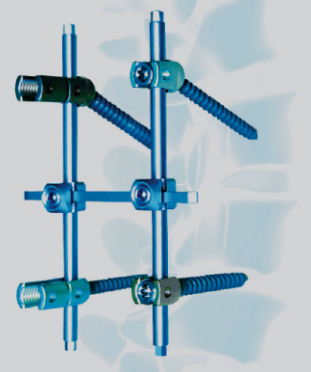

VERTAUX - Monoaxial Pedicle Screw with Cap

| Code | Dia X Length |
|----------------|---------------|
| SP-1634 | Ø4.5mm x 25mm |
| SP-924 | Ø4.5mm x 30mm |
| SP-207 | Ø4.5mm x 35mm |
| SP-208 | Ø4.5mm x 40mm |
| SP-925 | Ø4.5mm x 45mm |
| SP-903 | Ø4.5mm x 50mm |
| SP-1637 | Ø5.0mm x 25mm |
| SP-927 | Ø5.0mm x 30mm |
| SP-209 | Ø5.0mm x 35mm |
| SP-210 | Ø5.0mm x 40mm |
| SP-211 | Ø5.0mm x 45mm |
| SP-928 | Ø5.0mm x 50mm |
| SP-904 | Ø5.0mm x 55mm |
| SP-1641 | Ø5.5mm x 25mm |
| SP-929 | Ø5.5mm x 30mm |
| SP-212 | Ø5.5mm x 35mm |
| SP-213 | Ø5.5mm x 40mm |
| SP-214 | Ø5.5mm x 45mm |
| SP-215 | Ø5.5mm x 50mm |
| SP-930 | Ø5.5mm x 55mm |

Self -Tapping

VERTAUX - Polyaxial Pedicle Screw with Cap

| Code | Dia X Length |
|----------------|---------------|
| SP-472 | Ø4.5mm x 25mm |
| SP-935 | Ø4.5mm x 30mm |
| SP-231 | Ø4.5mm x 35mm |
| SP-232 | Ø4.5mm x 40mm |
| SP-936 | Ø4.5mm x 45mm |
| SP-937 | Ø4.5mm x 50mm |
| SP-1638 | Ø5.0mm x 25mm |
| SP-938 | Ø5.0mm x 30mm |
| SP-233 | Ø5.0mm x 35mm |
| SP-234 | Ø5.0mm x 40mm |
| SP-235 | Ø5.0mm x 45mm |
| SP-939 | Ø5.0mm x 50mm |
| SP-940 | Ø5.0mm x 55mm |
| SP-1642 | Ø5.5mm x 25mm |
| SP-941 | Ø5.5mm x 30mm |
| SP-236 | Ø5.5mm x 35mm |
| SP-237 | Ø5.5mm x 40mm |
| SP-238 | Ø5.5mm x 45mm |
| SP-239 | Ø5.5mm x 50mm |
| SP-942 | Ø5.5mm x 55mm |