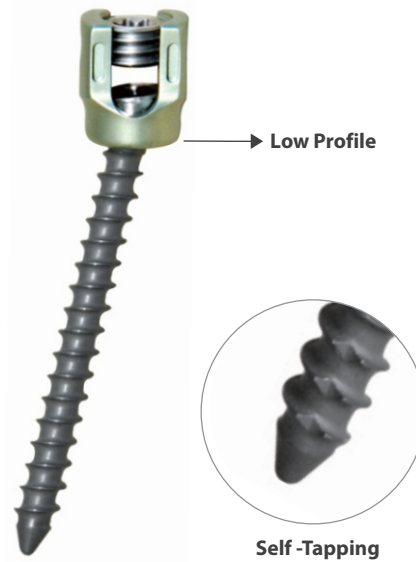

VERTAUX - Polyaxial Pedicle Screw with Cap

Code	Dia X Length
SP-472	Ø4.5mm x 25mm
SP-935	Ø4.5mm x 30mm
SP-231	Ø4.5mm x 35mm
SP-232	Ø4.5mm x 40mm
SP-936	Ø4.5mm x 45mm
SP-937	Ø4.5mm x 50mm
SP-1638	Ø5.0mm x 25mm
SP-938	Ø5.0mm x 30mm
SP-233	Ø5.0mm x 35mm
SP-234	Ø5.0mm x 40mm
SP-235	Ø5.0mm x 45mm
SP-939	Ø5.0mm x 50mm
SP-940	Ø5.0mm x 55mm
SP-1642	Ø5.5mm x 25mm
SP-941	Ø5.5mm x 30mm
SP-236	Ø5.5mm x 35mm
SP-237	Ø5.5mm x 40mm
SP-238	Ø5.5mm x 45mm
SP-239	Ø5.5mm x 50mm
SP-942	Ø5.5mm x 55mm

Code	Dia X Length
SP-1646	Ø6.0mm x 25mm
SP-943	Ø6.0mm x 30mm
SP-240	Ø6.0mm x 35mm
SP-241	Ø6.0mm x 40mm
SP-242	Ø6.0mm x 45mm
SP-243	Ø6.0mm x 50mm
SP-244	Ø6.0mm x 55mm
SP-1650	Ø6.5mm x 25mm
SP-944	Ø6.5mm x 30mm
SP-245	Ø6.5mm x 35mm
SP-246	Ø6.5mm x 40mm
SP-247	Ø6.5mm x 45mm
SP-248	Ø6.5mm x 50mm
SP-249	Ø6.5mm x 55mm
SP-1662	Ø7.0mm x 25mm
SP-945	Ø7.0mm x 30mm
SP-250	Ø7.0mm x 35mm
SP-251	Ø7.0mm x 40mm
SP-252	Ø7.0mm x 45mm
SP-253	Ø7.0mm x 50mm
SP-254	Ø7.0mm x 55mm