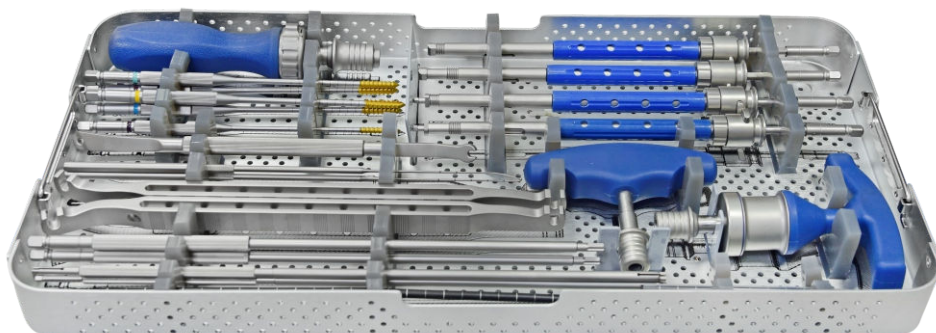

SP-058 VERTAUX 5.5mm Pedicle Screw Instrument Set