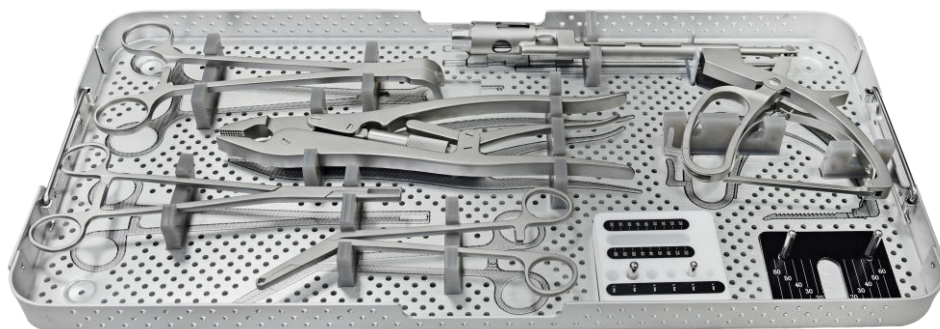

SP-058 VERTAUX 5.5mm Pedicle Screw Instrument Set