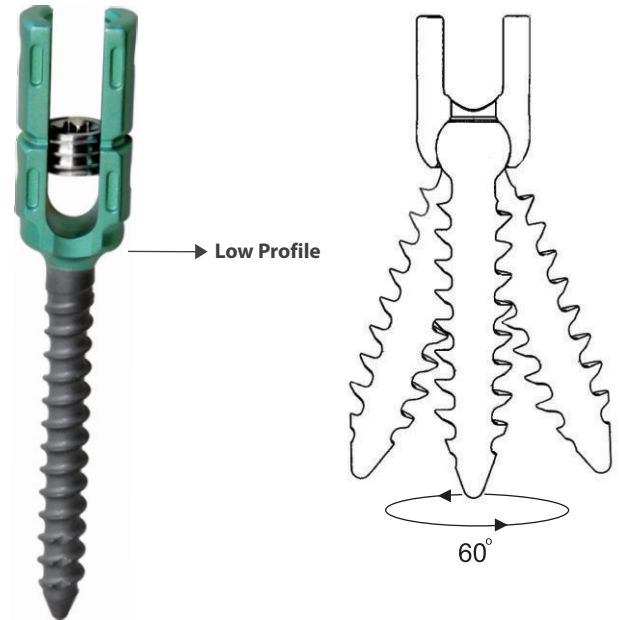

VERTAUX - Monoaxial Pedicle Screw with Cap

| Code | Dia X Length |
|----------------|---------------|
| SP-1634 | Ø4.5mm x 25mm |
| SP-924 | Ø4.5mm x 30mm |
| SP-207 | Ø4.5mm x 35mm |
| SP-208 | Ø4.5mm x 40mm |
| SP-925 | Ø4.5mm x 45mm |
| SP-903 | Ø4.5mm x 50mm |
| SP-1637 | Ø5.0mm x 25mm |
| SP-927 | Ø5.0mm x 30mm |
| SP-209 | Ø5.0mm x 35mm |
| SP-210 | Ø5.0mm x 40mm |
| SP-211 | Ø5.0mm x 45mm |
| SP-928 | Ø5.0mm x 50mm |
| SP-904 | Ø5.0mm x 55mm |
| SP-1641 | Ø5.5mm x 25mm |
| SP-929 | Ø5.5mm x 30mm |
| SP-212 | Ø5.5mm x 35mm |
| SP-213 | Ø5.5mm x 40mm |
| SP-214 | Ø5.5mm x 45mm |
| SP-215 | Ø5.5mm x 50mm |
| SP-930 | Ø5.5mm x 55mm |

| Code | Dia X Length |
|----------------|---------------|
| SP-1645 | Ø6.0mm x 25mm |
| SP-931 | Ø6.0mm x 30mm |
| SP-216 | Ø6.0mm x 35mm |
| SP-217 | Ø6.0mm x 40mm |
| SP-218 | Ø6.0mm x 45mm |
| SP-219 | Ø6.0mm x 50mm |
| SP-220 | Ø6.0mm x 55mm |
| SP-1649 | Ø6.5mm x 25mm |
| SP-932 | Ø6.5mm x 30mm |
| SP-221 | Ø6.5mm x 35mm |
| SP-222 | Ø6.5mm x 40mm |
| SP-223 | Ø6.5mm x 45mm |
| SP-224 | Ø6.5mm x 50mm |
| SP-225 | Ø6.5mm x 55mm |
| SP-1661 | Ø7.0mm x 25mm |
| SP-934 | Ø7.0mm x 30mm |
| SP-227 | Ø7.0mm x 40mm |
| SP-228 | Ø7.0mm x 45mm |
| SP-229 | Ø7.0mm x 50mm |
| SP-230 | Ø7.0mm x 55mm |

Self -Tapping

VERTAUX - Polyaxial Pedicle Screw with Cap

| Code | Dia X Length |
|----------------|---------------|
| SP-472 | Ø4.5mm x 25mm |
| SP-935 | Ø4.5mm x 30mm |
| SP-231 | Ø4.5mm x 35mm |
| SP-232 | Ø4.5mm x 40mm |
| SP-936 | Ø4.5mm x 45mm |
| SP-937 | Ø4.5mm x 50mm |
| SP-1638 | Ø5.0mm x 25mm |
| SP-938 | Ø5.0mm x 30mm |
| SP-233 | Ø5.0mm x 35mm |
| SP-234 | Ø5.0mm x 40mm |
| SP-235 | Ø5.0mm x 45mm |
| SP-939 | Ø5.0mm x 50mm |
| SP-940 | Ø5.0mm x 55mm |
| SP-1642 | Ø5.5mm x 25mm |
| SP-941 | Ø5.5mm x 30mm |
| SP-236 | Ø5.5mm x 35mm |
| SP-237 | Ø5.5mm x 40mm |
| SP-238 | Ø5.5mm x 45mm |
| SP-239 | Ø5.5mm x 50mm |
| SP-942 | Ø5.5mm x 55mm |