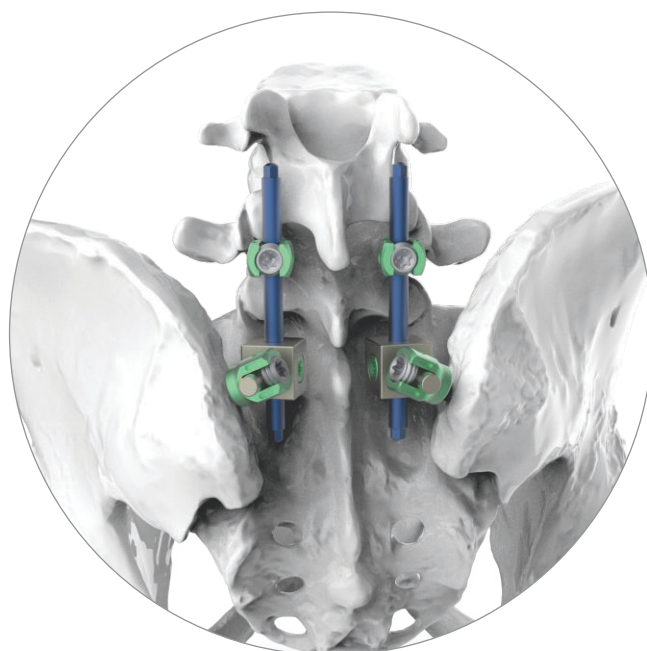

VERTAUX - Multiaxial Iliac Screw

Code	Dia	Length
SP-2401	Ø5.5mm	65mm
SP-2402	Ø5.5mm	70mm
SP-2403	Ø5.5mm	75mm
SP-2404	Ø5.5mm	80mm
SP-2405	Ø5.5mm	85mm
SP-2406	Ø5.5mm	90mm
SP-2407	Ø5.5mm	95mm
SP-2408	Ø5.5mm	100mm
SP-2409	Ø5.5mm	110mm
SP-2410	Ø6.5mm	65mm
SP-2411	Ø6.5mm	70mm
SP-2412	Ø6.5mm	75mm
SP-2413	Ø6.5mm	80mm
SP-2414	Ø6.5mm	85mm
SP-2415	Ø6.5mm	90mm
SP-2416	Ø6.5mm	95mm
SP-2417	Ø6.5mm	100mm
SP-2418	Ø6.5mm	110mm
SP-2419	Ø7.0mm	65mm
SP-2420	Ø7.0mm	70mm
SP-2421	Ø7.0mm	75mm
SP-2422	Ø7.0mm	80mm
SP-2423	Ø7.0mm	85mm
SP-2424	Ø7.0mm	90mm
SP-2425	Ø7.0mm	95mm
SP-2426	Ø7.0mm	100mm
SP-2427	Ø7.0mm	110mm

Colour Parameters as per Ø

Green	Golden	Brown
Ø 5.5	Ø 6.5	Ø 7.0