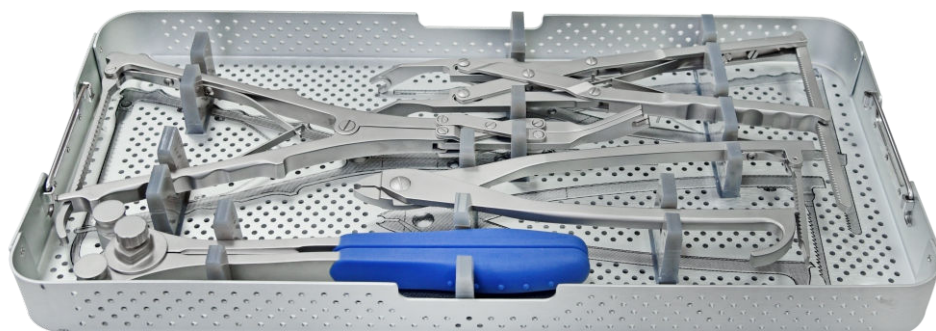

SP-058 VERTAUX 5.5mm Pedicle Screw Instrument Set